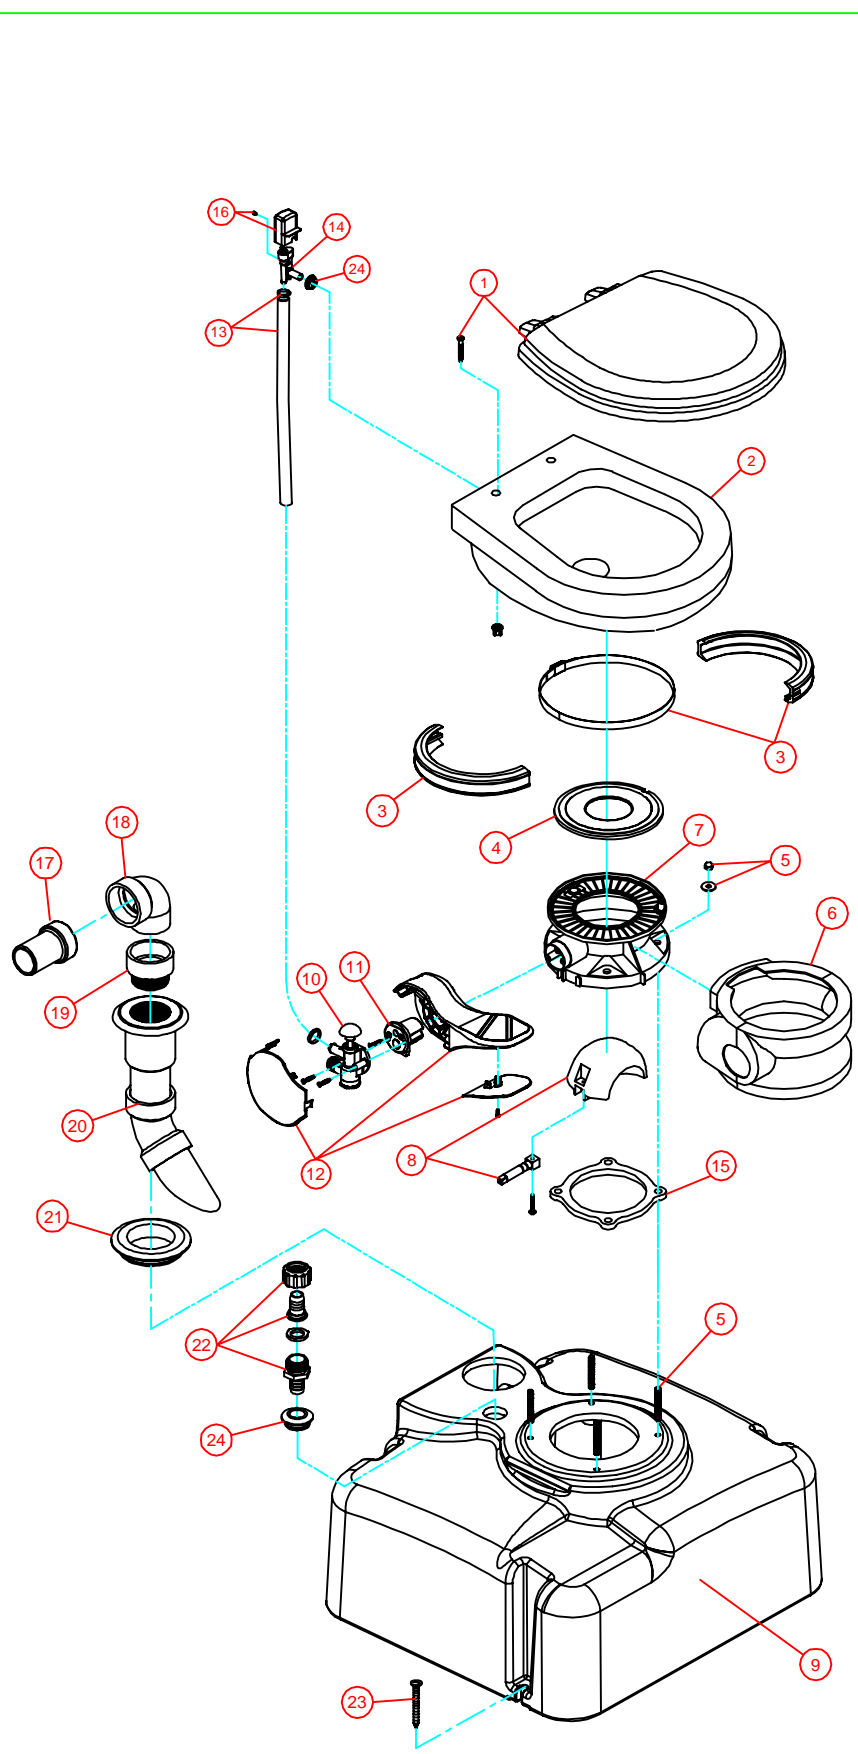

PARTS LIST: TRAVELER M28-711 WHITE & BONE

ITEM	PART NO.	DESCRIPTION
1	385344436	SEAT ASSEMBLY, WHITE
	385344437	SEAT ASSEMBLY, BONE
2	385310676	CHINA BOWL KIT, WHITE
	385310781	CHINA BOWL KIT, BONE
3	385310048	BAND AND HALF CLAMP, KIT
4	385310677	SEAL REPLACEMENT , KIT
5	385310534	MOUNTING HARDWARE
6	385310108	PEDESTAL COVER KIT , WHITE
	385310109	PEDESTAL COVER KIT , BONE
7	385311286	BASE KIT, WHITE (inc items 3 -8 & 10-12 &15)
	385310891	BASE KIT, BONE (inc items 3 -8 & 10-12 &15)
8	385318162	KIT,BALL,SHAFT & CART, WHITE(inc. item 11)
9	385311287	M28 WHITE TANK(includes items 15 & 17-24)
	385310085	M28 BONE TANK(includes items 15 & 17-24)
10	385314349	WATER VALVE, KIT
11	385310683	SPRING CARTRIDGE, KIT
12	385310682	PEDAL, CARTRIDGE, KIT WHITE (inc. item 11)
	385310762	PEDAL, CARTRIDGE, KIT BONE (inc. item 11)
13	385345377	HOSE, SUPPLY - WHITE
	385340177	HOSE, SUPPLY - BONE
14	385316906	VACUUM BREAKER, KIT (includes item 24)
15	385310063	KIT, FLOOR FLANGE SEAL
	385310696	VACUUM BREAKER COVER - WHITE
16	385310782	VACUUM BREAKER COVER - BONE
	307341513	1-1/2" CUSTOM HOSE ADAPTER
17	307341161	ELL, STREET 90 DEGREE
18	307341425	ADAPTER, 1-1/2" HUB X MPT
19	307341425	ADAPTER, 1-1/2" HUB X MPT
20	385310532	KIT, DIP TUBE-M28 TANK (includes item 21)
21	385311110	KIT, SEALING GROMMET 2"
22	385314362	KIT, 911-M28 VENT FITTING
23	385310533	KIT, MOUNTING -M28 TANK
24	385311164	KIT, SEALING GROMMET 1/2"