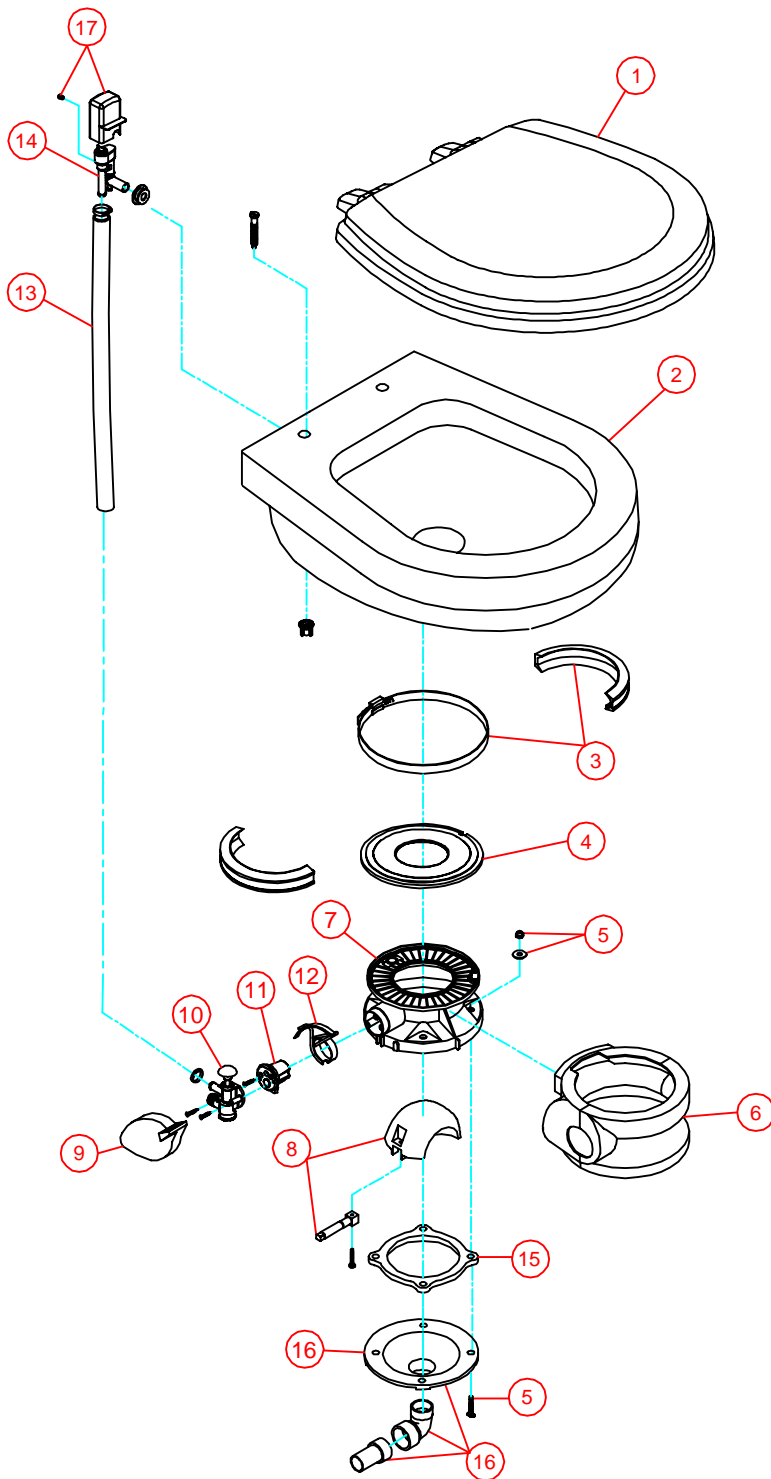

PARTS LIST: 706

ITEM	PART NO.	DESCRIPTION
1	385344436	SEAT ASSEMBLY, WHITE
	385344437	SEAT ASSEMBLY, BONE
2	385310676	CHINA BOWL KIT, WHITE
	385310781	CHINA BOWL KIT, BONE
3	385310048	BAND AND HALF CLAMP, KIT
4	385310677	SEAL REPLACEMENT , KIT
5	385310064	MOUNTING HARDWARE
6	385310108	PEDESTAL COVER KIT , WHITE
	385310109	PEDESTAL COVER KIT , BONE
7	385310132	BASE KIT, WHITE (inc items 3 -12 & 15,16)
	385310133	BASE KIT, BONE (inc items 3 -12 & 15,16)
8	385318162	KIT,BALL,SHAFT & CART, WHITE(inc. item 11)
9	385310117	PEDAL COVER, WHITE
	385310118	PEDAL COVER, BONE
10	385314349	WATER VALVE, KIT
11	385236096	SPRING CARTRIDGE, KIT
12	385310579	PEDAL, CARTRIDGE, KIT (inc. item 11)
13	385340177	HOSE, SUPPLY - BONE
	385345377	HOSE, SUPPLY - WHITE
14	385316906	VACUUM BREAKER, KIT
15	385310063	FLOOR FLANGE SEAL (inc. item 5)
16	385318864	FUNNEL KIT (inc. item 5 & 15)
17	385310696	VACUUM BREAKER COVER - WHITE
	385310782	VACUUM BREAKER COVER - BONE