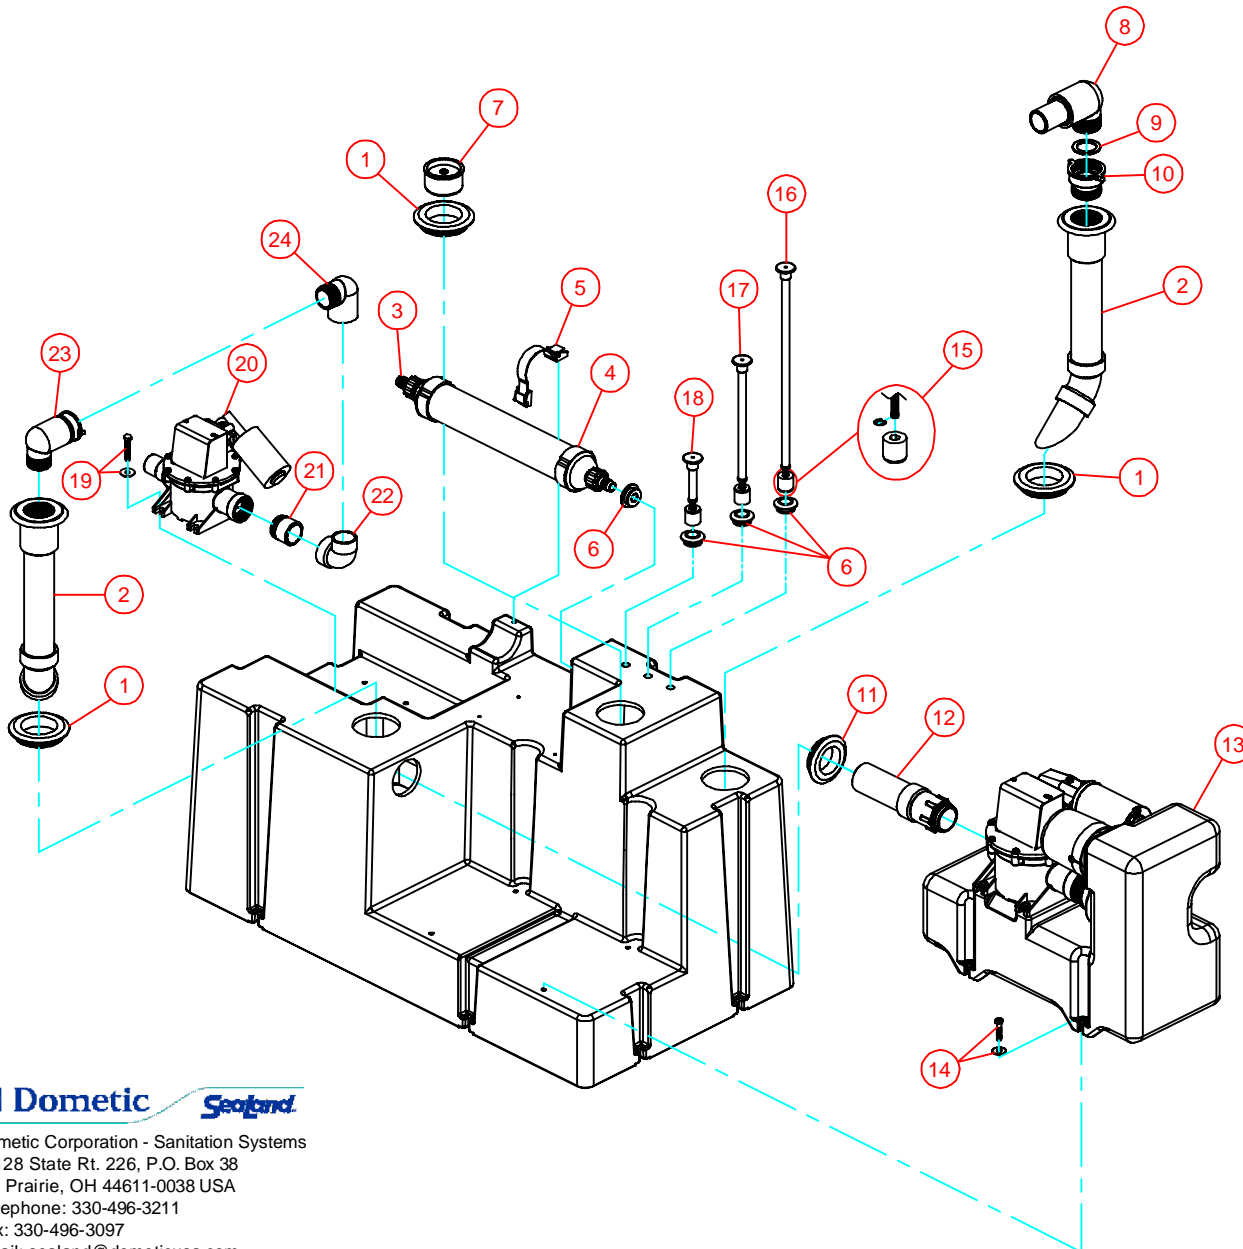

# PARTS LIST: MODEL 322712812 - 322712824 28 HTS+

ITEM	PART NO.	DESCRIPTION
1	385311110	2" SEALING GROMMET
2	385310660	DIPTUBE ASSEMBLY (INCLUDES ITEM #1)
3	385310135	VENT FILTER FITTINGS
4	309310001	VENT FILTER (DOES NOT INCLUDE ITEM #4)
5	385310673	FILTER MOUNTING HARDWARE
6	600342958	1/2" SEALING GROMMET
7	313255247	TANKSAVER (INCLUDES ITEM #1)
8	385311069	THREADED ELBOW ASSY (INCLUDES ITEM #9)
9	600342781	1-1/2" SEAL
10	385311070	SWIVEL CONNECT ADAPTER (INCLUDED ITEM #9)
11	385311111	1-1/2" SEALING GROMMET
12	385311035	VACUUM GENERATOR INLET (INCLUDES ITEM #11)
13	N/A	SEE VG EXPLODED PARTS LIST
14	385311162	KIT, MTG HARDWARE VG TO HTS
15	385311103	KIT, SWITCH FLOAT & LOCK RING
16	385310839	EMPTY LEVEL INDICATOR
17	385310840	MID LEVEL INDICATOR
18	385310841	FULL LEVEL INDICATOR
19	385311163	KIT, MTG HARDWARE PUMP TO HTS
20	385310930	12VDC OVERBOARD DISCHARGE PUMP
20	385311156	24VDC OVERBOARD DISCHARGE PUMP
21	388640335	FITTING INLET TANK TO PUMP
22	307341161	90° STREET ELBOW
23	385310931	QUICK CONNECT ELBOW
24	307344496	ELBOW 1 1/2" MPT X SLIP