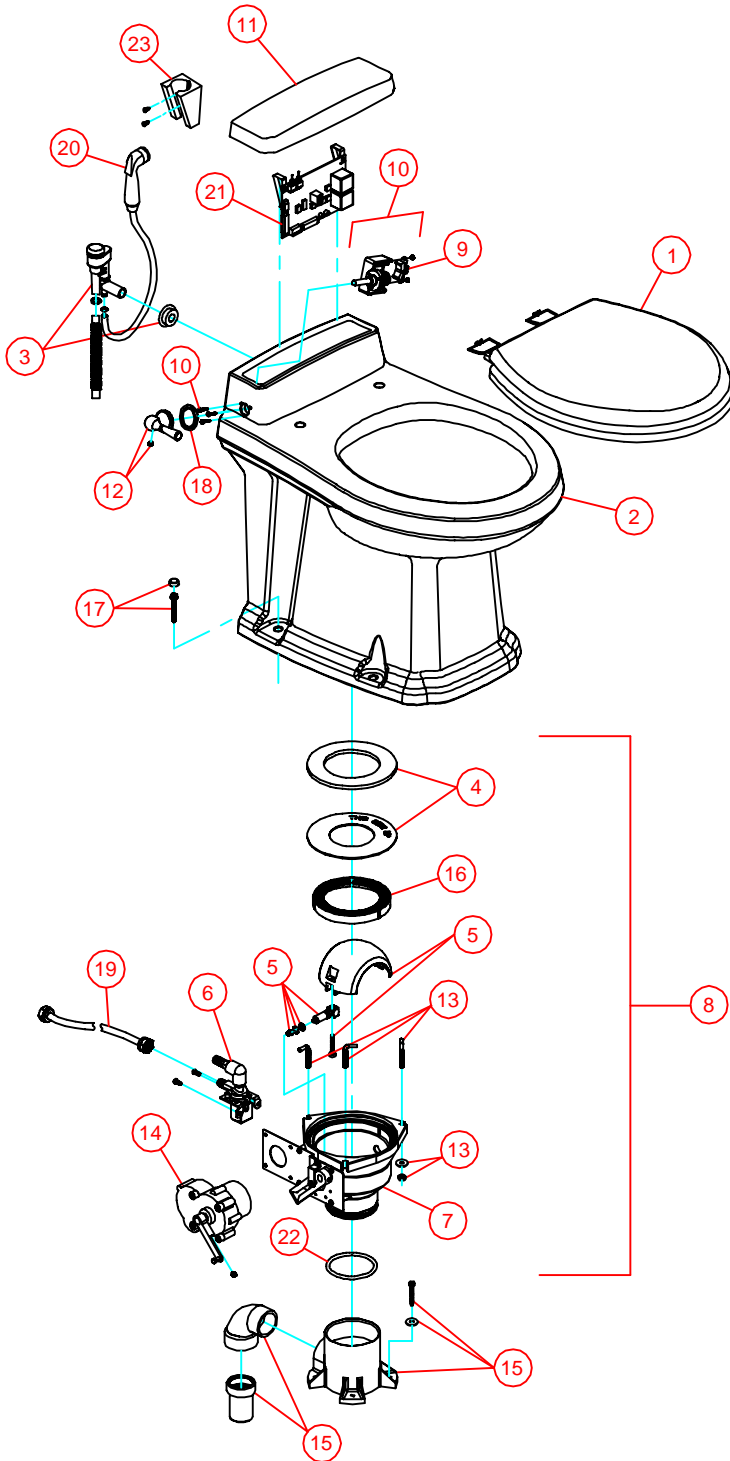

PARTS LIST: 3048 PLUG IN BASE

ITEM	PART NUMBER	DESCRIPTION
1	385344022	SEAT & COVER HF, WHITE
	385344023	SEAT & COVER HF, BONE
	385344024	SEAT & COVER HF, PLATINUM
	385344026	SEAT & COVER HF, TEAL
	385344025	SEAT & COVER HF, EBONY
2	385310811	CHINA BOWL, WHITE
	385310812	CHINA BOWL, BONE
	385310867	CHINA BOWL, PLATINUM
	385310868	CHINA BOWL, TEAL
	385310869	CHINA BOWL, EBONY
3	385310807	VACUUM BREAKER ASSEMBLY
	385310808	VACUUM BREAKER ASSY-HAND SPRAY MODEL
4	385311009	KIT, SEAL PLUG IN BASE
5	385310969	SHAFT/ HALF BALL KIT
	385310971	SHAFT/HALF BALL KIT EBONY
	385310970	SHAFT/HALF BALL KIT TEAL
6	385310821	WATER VALVE w/MOUNTING SCREWS (12VDC)
	385310845	WATER VALVE w/MOUNTING SCREWS (24VDC)
7	385311052	BASE 3048 PLUG IN 12&24
8	385311054	COMPLETE BASE ASSY 12VDC (DOESNT INCLUDE #15)
	385311055	COMPLETE BASE ASSY 24VDC (DOESNT INCLUDE #15)
9	385310965	KIT, ROCKER SWITCH w/CABLE
10	385310964	FLUSH CONTROL ASSY (INCLUDES CABLE)
11	385310851	ACCESS COVER, WHITE
	385310852	ACCESS COVER, BONE
	385310864	ACCESS COVER, PLATINUM
	385310865	ACCESS COVER, TEAL
	385310866	ACCESS COVER, EBONY
12	385310962	FLUSH HANDLE WITH SET SCREW, CHROME
	385310963	FLUSH HANDLE WITH SET SCREW, GOLD
13	385311011	L- BOLTS/NUTS /WASH/ PLUG IN BASE
14	385310822	MOTOR & MOUNTING HARDWARE (12VDC)
	385310846	MOTOR & MOUNTING HARDWARE (24VDC)
15	385311056	ADAPTER 48 PLUG IN
16	385311292	RING, BASE INSERT
17	385310813	CHINA BOWL MOUNTING KIT, CHROME
	385310814	CHINA BOWL MOUNTING KIT, GOLD
18	600344695	WASHER, FLUSH HANDLE
19	385311018	SUPPLY HOSE
20	385310809	HAND SPRAY; WHITE, BONE, PLATINUM, TEAL
	385310873	HAND SPRAY; EBONY
21	385310888	CONTROL MODULE KIT-12VDC (VACUUM MODELS)
	385310890	CONTROL MODULE KIT-24VDC (VACUUM MODELS)
22	385311294	O'RING, BASE
23	385311131	SPRAY BRACKET; CHROME (includes screws)
	385311125	SPRAY BRACKET; EBONY (includes screws)
N/S	385310854	ACCESS COVER MOUNTING KIT