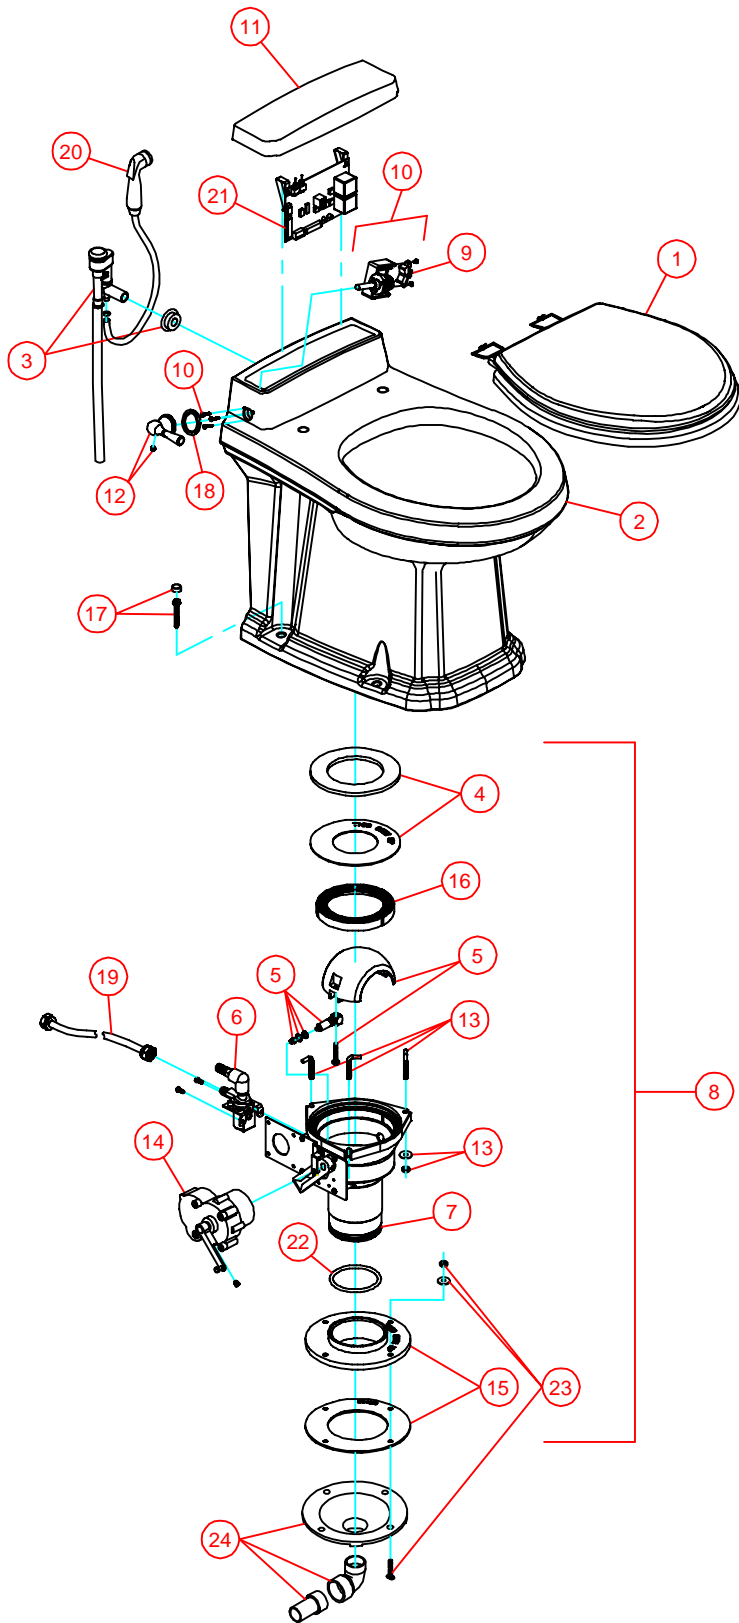

PARTS LIST: 3009 PLUG IN BASE

ITEM	PART NUMBER	DESCRIPTION
1	385344022	SEAT & COVER HF, WHITE
	385344023	SEAT & COVER HF, BONE
	385344024	SEAT & COVER HF, PLATINUM
	385344026	SEAT & COVER HF, TEAL
	385344025	SEAT & COVER HF, EBONY
2	385310811	CHINA BOWL, WHITE
	385310812	CHINA BOWL, BONE
	385310867	CHINA BOWL, PLATINUM
	385310868	CHINA BOWL, TEAL
	385310869	CHINA BOWL, EBONY
3	385310807	VACUUM BREAKER ASSEMBLY
	385310808	VACUUM BREAKER ASSY-HAND SPRAY MODEL
4	385311009	KIT, SEAL PLUG IN BASE
5	385310969	SHAFT/ HALF BALL KIT
	385310971	SHAFT/HALF BALL KIT EBONY
	385310970	SHAFT/HALF BALL KIT TEAL
6	385310821	WATER VALVE w/MOUNTING SCREWS (12VDC)
	385310845	WATER VALVE w/MOUNTING SCREWS (24VDC)
7	385311051	BASE 3010 PLUG IN 12 & 24VDC
8	385311050	COMPLETE BASE PLUG IN (INCLUDES ITEMS 4-7, 14,16,19,22)
9	385310965	KIT, ROCKER SWITCH w/CABLE
10	385310964	FLUSH CONTROL ASSY (INCLUDES CABLE)
11	385310851	ACCESS COVER, WHITE
	385310852	ACCESS COVER, BONE
	385310864	ACCESS COVER, PLATINUM
	385310865	ACCESS COVER, TEAL
	385310866	ACCESS COVER, EBONY
12	385310962	FLUSH HANDLE WITH SET SCREW, CHROME
	385310963	FLUSH HANDLE WITH SET SCREW, GOLD
13	385311011	L- BOLTS/NUTS /WASH/ PLUG IN BASE
14	385310822	MOTOR & MOUNTING HARDWARE (12VDC)
	385310846	MOTOR & MOUNTING HARDWARE (24VDC)
15	385311013	FLOOR FLANGE ADAPTER KIT
16	385311292	KIT, BASE RING INSERT
17	385310813	CHINA BOWL MOUNTING KIT, CHROME
	385310814	CHINA BOWL MOUNTING KIT, GOLD
18	600344695	WASHER, FLUSH HANDLE
19	385311018	SUPPLY HOSE
20	385310809	HAND SPRAY; WHITE, BONE, PLATINUM, TEAL
	385310873	HAND SPRAY; EBONY
21	385310888	CONTROL MODULE KIT-12VDC (vacuflush)
	385310890	CONTROL MODULE KIT-24VDC (vacuflush)
22	385311294	KIT, O'RING PLUG-IN BASE
23	385310064	MOUNTING HARDWARE
24	385318864	FUNNEL KIT (INCLUDES ITEM 23)
N/S	385310854	ACCESS COVER MOUNTING KIT