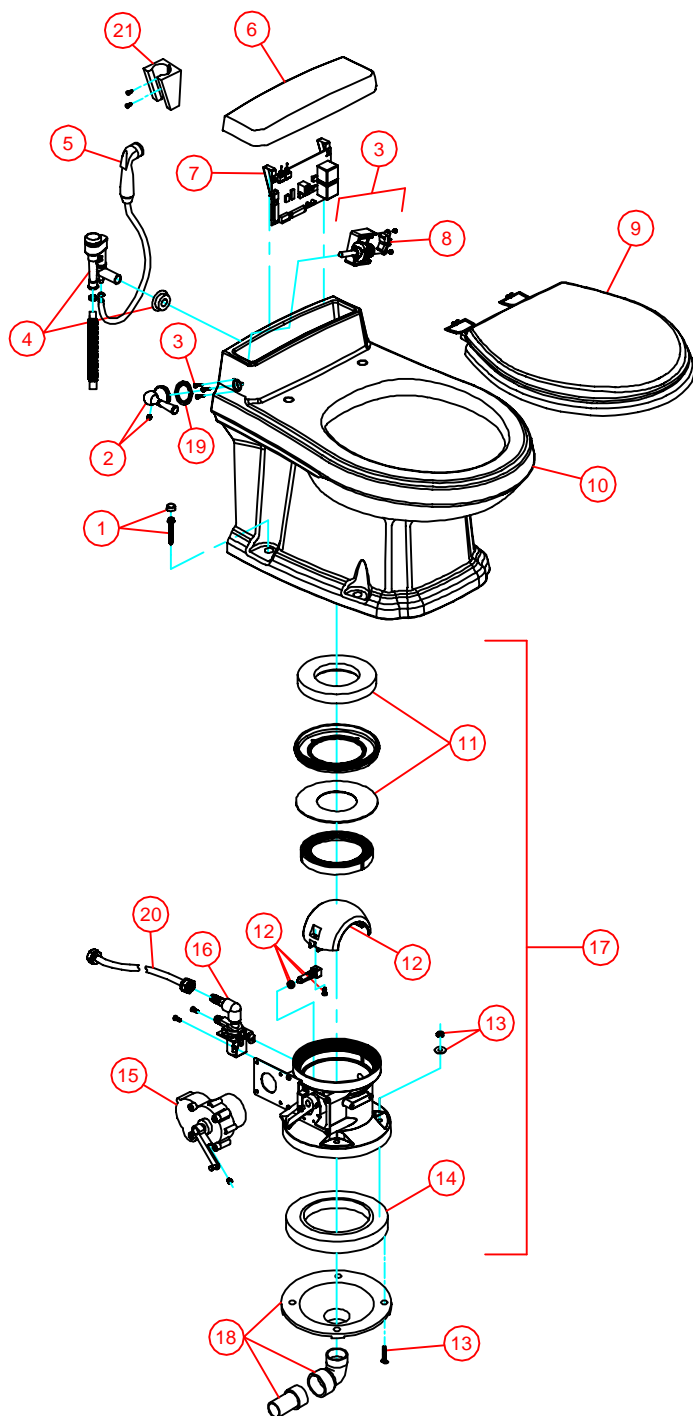

PARTS LIST: 3006

ITEM	3006	DESCRIPTION
1	385310813	CHINA BOWL MOUNTING KIT, CHROME
	385310814	CHINA BOWL MOUNTING KIT, GOLD
2	385310962	FLUSH HANDLE WITH SET SCREW, CHROME
	385310963	FLUSH HANDLE WITH SET SCREW, GOLD
3	385310964	FLUSH CONTROL ASSY (INCLUDES CABLE)
4	385310807	VACUUM BREAKER ASSEMBLY
	385310808	VACUUM BREAKER ASSY-HAND SPRAY MODEL
5	385310809	HAND SPRAY; WHITE, BONE, PLATINUM, TEAL
	385310873	HAND SPRAY; EBONY
6	385310851	ACCESS COVER, WHITE
	385310852	ACCESS COVER, BONE
	385310864	ACCESS COVER, PLATINUM
	385310865	ACCESS COVER, TEAL
	385310866	ACCESS COVER, EBONY
7	385310888	CONTROL MODULE KIT-12VDC (V FLUSH MODELS)
	385310890	CONTROL MODULE KIT-24VDC (V FLUSH MODELS)
8	385310965	KIT, ROCKER SWITCH w/CABLE
9	385344022	SEAT & COVER, WHITE
	385344023	SEAT & COVER, BONE
	385344024	SEAT & COVER, PLATINUM
	385344026	SEAT & COVER, TEAL
	385344025	SEAT & COVER, EBONY
10	385310857	CHINA BOWL, WHITE
	385310858	CHINA BOWL, BONE
	385310870	CHINA BOWL, PLATINUM
	385310871	CHINA BOWL, TEAL
	385310872	CHINA BOWL, EBONY
11	385310819	BOWL SEAL KIT
12	385310969	SHAFT/HALF BALL KIT WHITE
	385310971	SHAFT/HALF BALL KIT EBONY
	385310970	SHAFT/HALF BALL KIT TEAL
13	385310064	BASE MOUNTING HARDWARE KIT
14	600343938	FLOOR FLANGE SEAL
15	385310822	MOTOR & MOUNTING HARDWARE (12VDC)
	385310846	MOTOR & MOUNTING HARDWARE (24VDC)
16	385310821	WATER VALVE w/MOUNTING SCREWS (12VDC)
	385310845	WATER VALVE w/MOUNTING SCREWS (24VDC)
17	385310861	BASE ASSEMBLY 12VDC (DOESNT INCLUDE #18)
	385310880	BASE ASSEMBLY 24VDC (DOESNT INCLUDE #18)
18	385310968	FUNNEL KIT (INC. ITEM 13 & 14)
19	600344695	WASHER, FLUSH HANDLE
20	385311018	SUPPLY HOSE
	385311131	SPRAY BRACKET CHROME
21	385311125	SPRAY BRACKET EBONY
	N/S	600344202
N/S	385310854	ACCESS COVER MOUNTING KIT